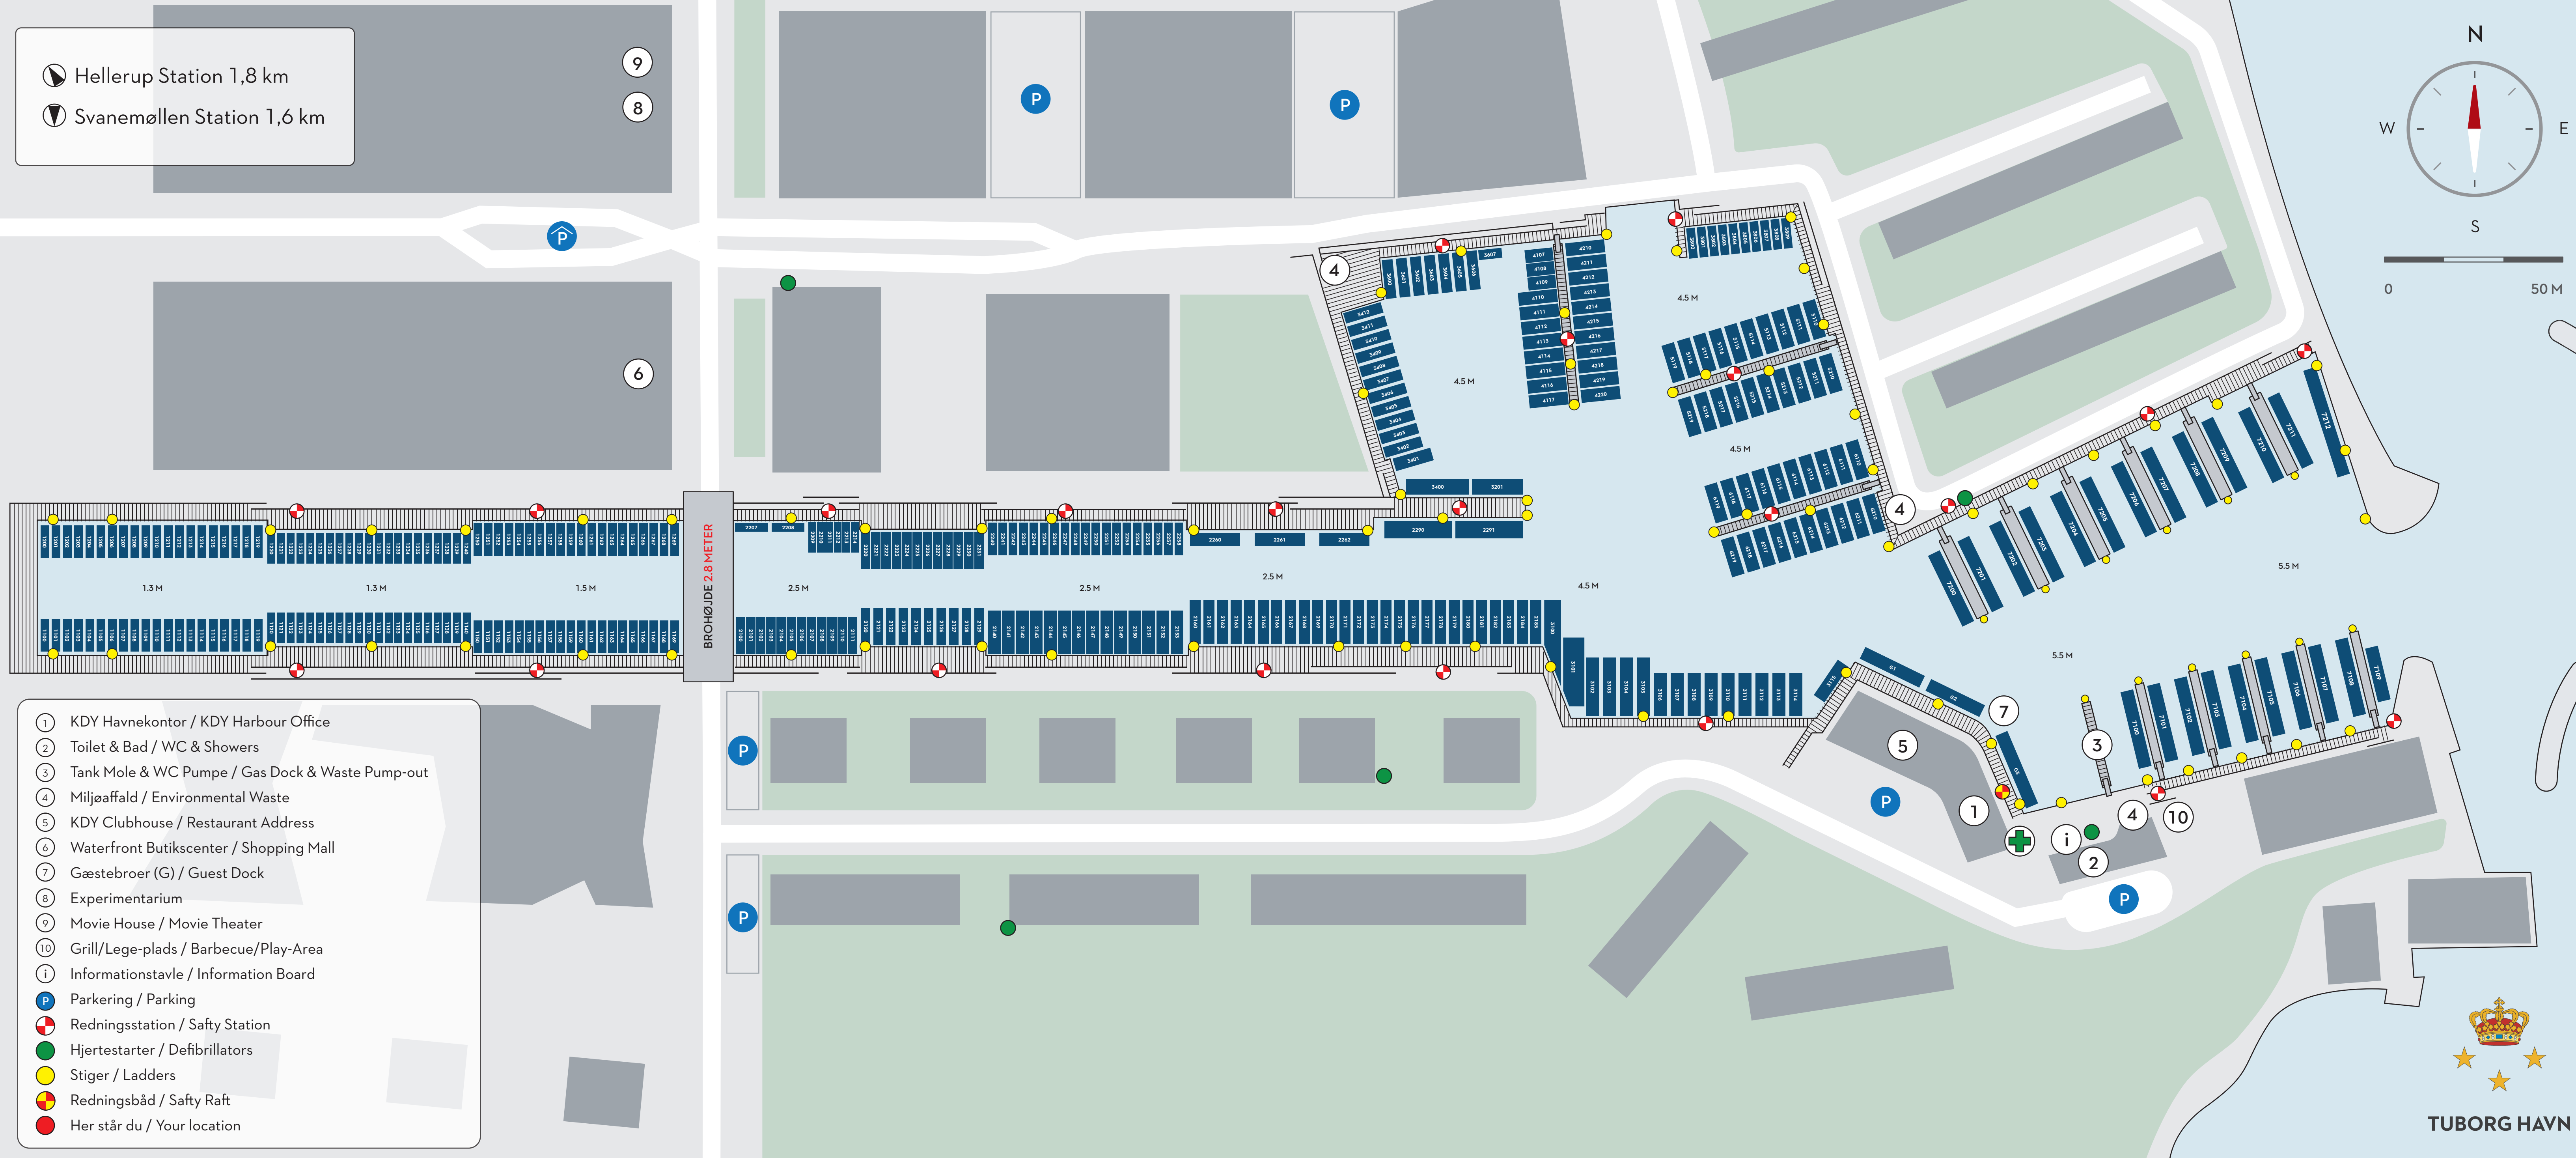

 Hellerup Station 1,8 km
 Svanemøllen Station 1,6 km

- ① KDY Havnekontor / KDY Harbour Office
- ② Toilet & Bad / WC & Showers
- ③ Tank Mole & WC Pumpe / Gas Dock & Waste Pump-out
- ④ Miljøaffald / Environmental Waste
- ⑤ KDY Clubhouse / Restaurant Address
- ⑥ Waterfront Butikscenter / Shopping Mall
- ⑦ Gæstebroer (G) / Guest Dock
- ⑧ Experimentarium
- ⑨ Movie House / Movie Theater
- ⑩ Grill/Lege-plads / Barbecue/Play-Area
- i Informationstavle / Information Board
- P Parkering / Parking
- ⚠ Redningsstation / Safty Station
- 🟢 Hjertestarter / Defibrillators
- 🟡 Stiger / Ladders
- 🚤 Redningsbåd / Safty Raft
- 📍 Her står du / Your location