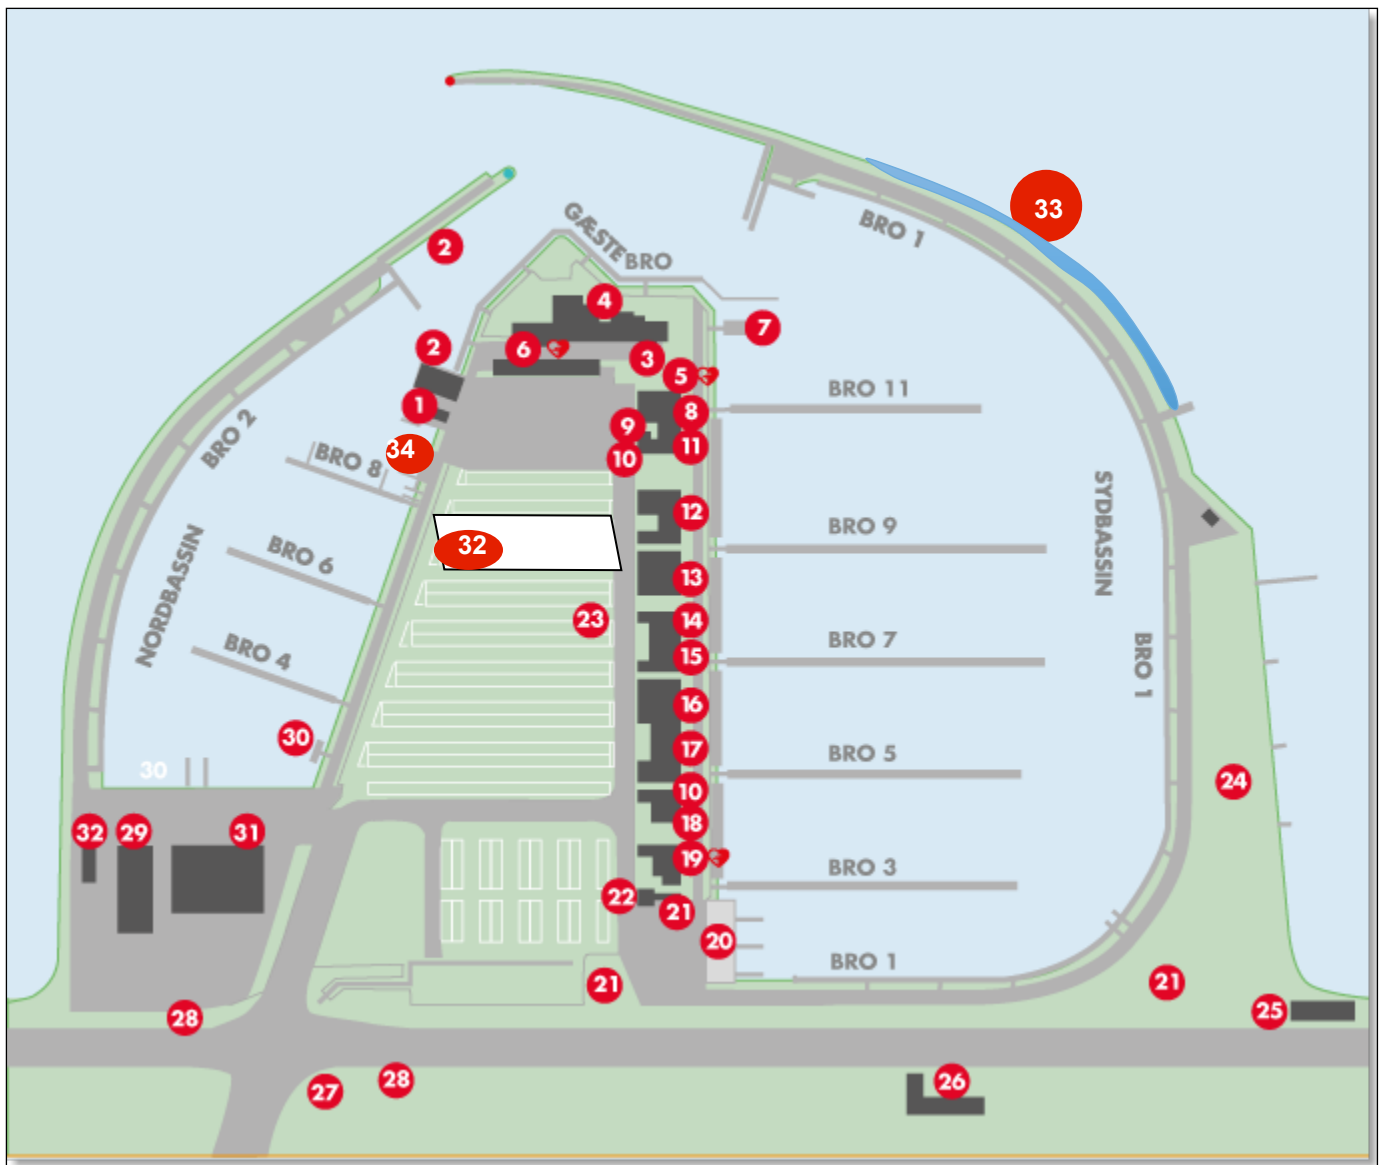

Map of Rungsted Harbor

(Royal Danish Yacht Club, Rungsted Havn 42, 2960 Rungsted Kyst, Denmark)

- | | |
|---|---|
| 1. Seafood Restaurant | 16. Restaurant |
| 2. Fishing vessel | 17. Restaurant |
| 3. Royal Danish Yacht Club Café | 18. Restaurant |
| 4. Mash Restaurant | 19. Harbor Office |
| 6. Royal Danish Yacht Club | 20. RIB launching (parking according to advice) |
| 7. Fuel station | 21. Grill & benches |
| 8. Provianten (Icecream, sweets, beverages) | 24. Public Beach |
| 9. Laundry | 27. Turist information |
| 10. Harbor Bath & Toilet | 28. Bus to Rungsted/Hørsholm, shopping |
| 11. Burger Falmmen (Hamburgers) | 30. Small RIB pier |
| 12. Sticks n' Sushi | 31. Boat and gear shop + RIB crane |
| 13. Restaurant | 32. 29er parking |
| 14. Restaurant | 33. Trailer parking |
| 15. Restaurant | 34. 29er launching |

Restaurants

Numerous (8-10) restaurants can be found in the harbor, from pizza places to high class steak house. Food shopping possibilities exist approximately 400 m from the harbor close to Rungsted Station.

Trailer parking

Trailer parking, see bullet 33 on the map below